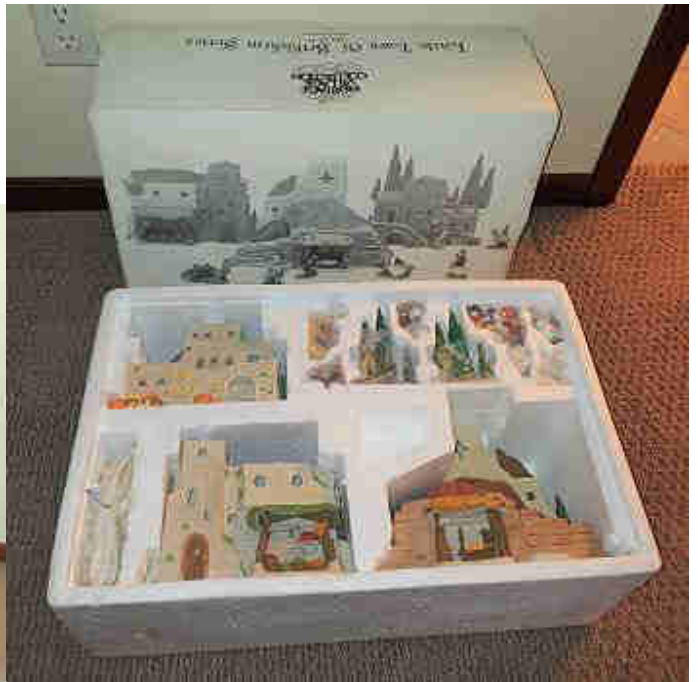

WHITTLESBOURNE CHURCH
THE MALTINGS

Auction Conducted By:
Don R. Wallick Auctions
Auctioneers: Don R. Wallick
Brennan R. Wallick– Apprentice Auctioneer Timothy J. Welsh
Ryan W. Wallick

Don R. Wallick Auctions
965 N. Wooster Avenue
Strasburg, Ohio 44680
info@WallickAuctions.com
<http://www.WallickAuctions.com>